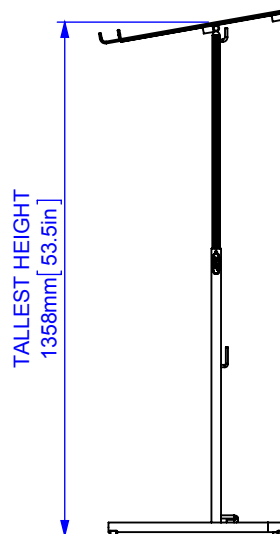

THE ABS OPERA CONDUCTOR'S STAND

Detailed specification

RATstands