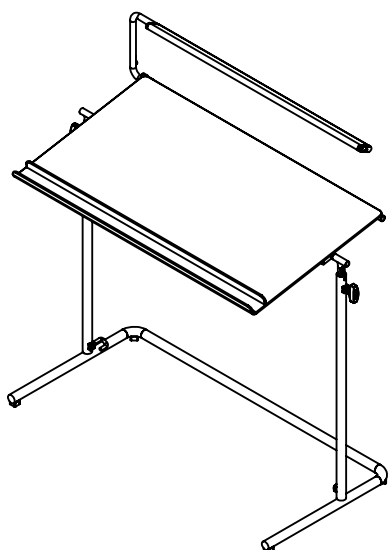


THE ABS OPERA CONDUCTOR'S STAND

The Opera Conductor's Stand with ABS tray is large enough for the biggest opera score. Designed with the orchestra pit in mind, this stand has a warm touch, chip resistant black finish and has a solid tray formed from ABS plastic which doesn't ring when knocked and gives the user the ability to make notes on the score. Its elegant, minimalist design and very slim lamp ensure that the musicians get the best possible view of the conductor. The light output is held at the perfect distance from the music tray and is carefully controlled so that it falls on the score and nowhere else. Our timeless original design allows the cable to be managed all the way down to the ground. The lamp can be removed if not required. And its powerful light is carefully controlled to avoid dazzling the audience.

RATstands

THE ABS OPERA CONDUCTOR'S STAND

Detailed specification

RATstands

THE ABS OPERA CONDUCTOR'S STAND

Detailed specification

RATstands

Specifier's description

A heavy duty conductor stand with solid "U" shaped base and black nylon coating. Rubber feet on base. Provision for integral light including cable hooks to manage power cord all the way

down to ground level. Provision to adjust the angle of the tray and the light. As the height of the stand. The height of the stand is controlled by advanced locking mechanisms.

Construction	
Structural parts	Steel
Feet	Natural rubber
Tray	ABS
Coating	Black nylon

Dimensions	
Tray size	896 x 492mm [35.2 x 19.4in]
Depth of tray lip	25mm [0.9in]
Lowest height to bottom of score	819mm [32.2in]
Tallest height to bottom of score	1358mm [53.4in]
Weight of stand without lamp	13.0kg [28.10lb]