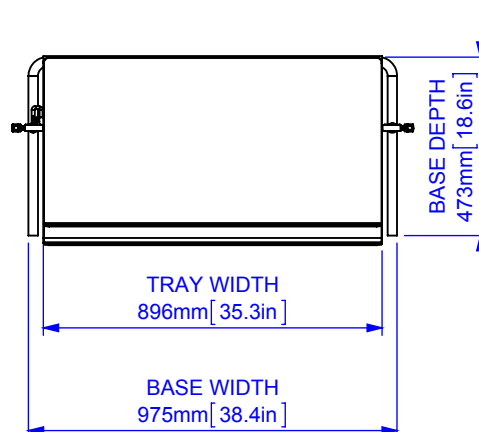

THE ABS OPERA CONDUCTOR'S STAND

Detailed specification

RATstands