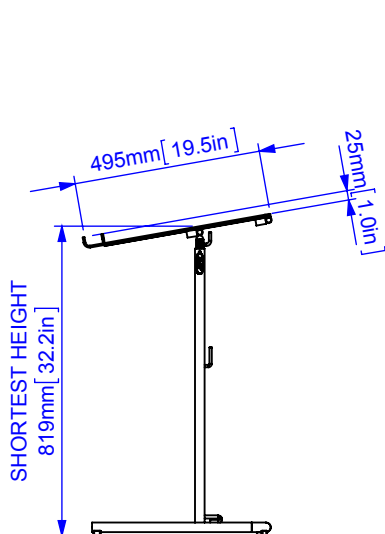


THE ABS OPERA CONDUCTOR'S STAND

The Opera Conductor's Stand with ABS tray is large enough for the biggest opera score. Designed with the orchestra pit in mind, this stand has a warm touch, chip resistant black finish and has a solid tray formed from ABS plastic which doesn't ring when knocked and gives the user the ability to make notes on the score. Its elegant, minimalist design and very slim lamp ensure that the musicians get the best possible view of the conductor. The light output is held at the perfect distance from the music tray and is carefully controlled so that it falls on the score and nowhere else. Our timeless original design allows the cable to be managed all the way down to the ground. The lamp can be removed if not required. And its powerful light is carefully controlled to avoid dazzling the audience.

RATstands

THE ABS OPERA CONDUCTOR'S STAND

Detailed specification

RATstands

THE ABS OPERA CONDUCTOR'S STAND

Detailed specification

RATstands

Specifier's description

A heavy duty conductor stand with solid "U" shaped base and black nylon coating. Rubber feet on base. Provision for integral light including cable hooks to manage power cord all the way

down to ground level. Provision to adjust the angle of the tray and the light. As the height of the stand. The height of the stand is controlled by advanced locking mechanisms.

Construction	
Structural parts	Steel
Feet	Natural rubber
Tray	ABS
Coating	Black nylon

Dimensions	
Tray size	896 x 492mm [35.2 x 19.4in]
Depth of tray lip	25mm [0.9in]
Lowest height to bottom of score	819mm [32.2in]
Tallest height to bottom of score	1358mm [53.4in]
Weight of stand without lamp	13.0kg [28.10lb]