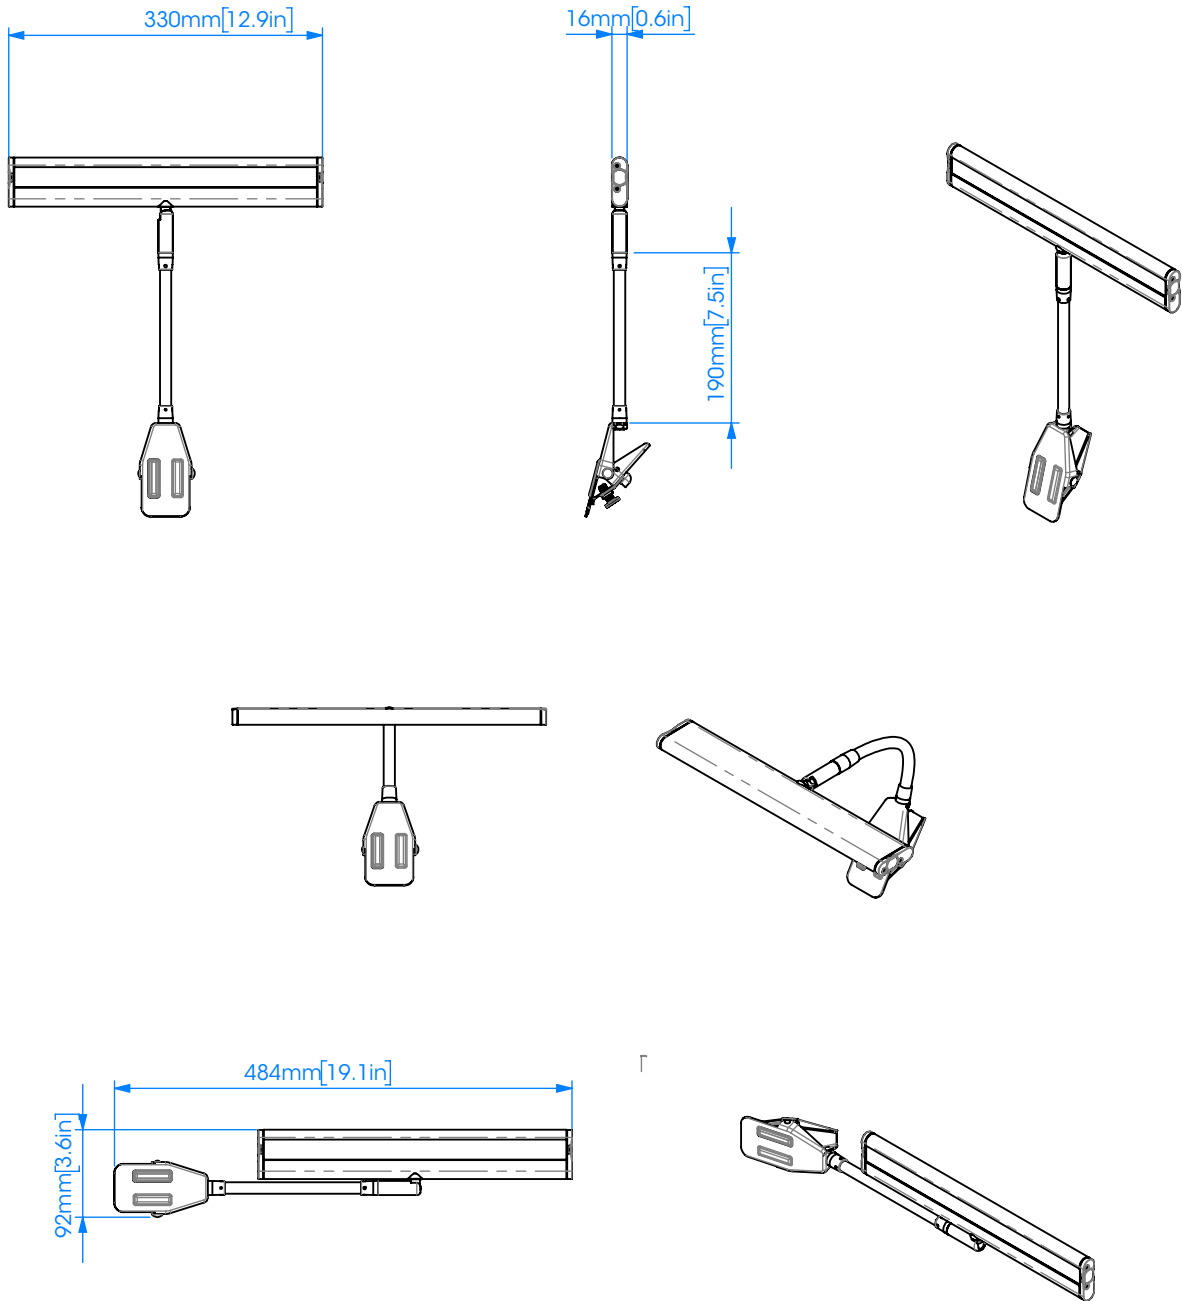

The Apollo Light has a powerful spring clip, which can be fitted to almost any make of music stand. The steel construction enables the clip to be very slender on the music side of the tray, preventing it from interfering with the score.

A carry case (supplied when purchased individually with the plug top PSU), provides safe and easy transportation, or storage, for the Apollo Light.

Specifier's description

Universal music stand light with powerful spring clip. Slim aluminium housing, 16mm thick, containing eighteen LEDs with a colour temperature of 3000K. PSU to power 24 lights in 3 separate zones controlled by DMX. Power leads with twist locks to prevent accidental disconnection.

Construction	
Structural parts	Steel
Lamp housing	Aluminium

Dimensions	
Profile of lamp as seen by user: thickness	16mm [0.6in]
Profile of lamp as seen by user: width	330mm [13in]
Rotation of lamp housing	As permitted by the gooseneck
Cable length (from clip, fully stretched)	2m [6.6ft] (3.5m inc PSU)
Weight	0.6kg [1.3lbs]