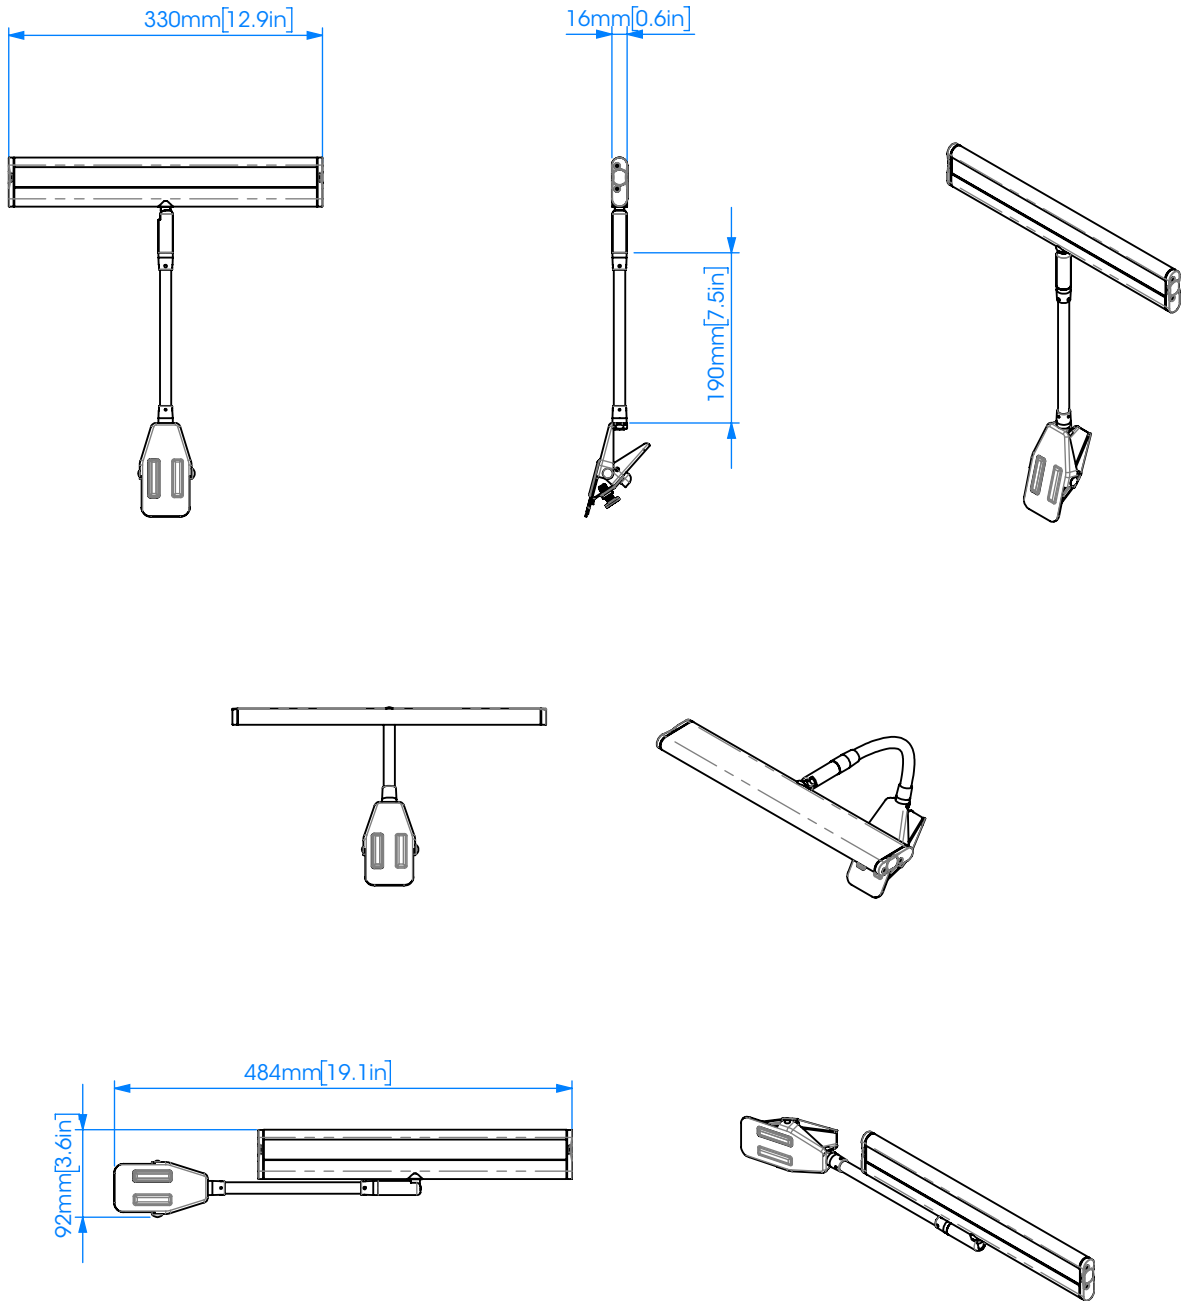

The Apollo Light has a powerful spring clip, which can be fitted to almost any make of music stand. The steel construction enables the clip to be very slender on the music side of the tray, preventing it from interfering with the score.

A carry case (supplied when purchased individually with the plug top PSU), provides safe and easy transportation, or storage, for the Apollo Light.

Specifier's description

Universal music stand light with powerful spring clip. Slim aluminium housing, 16mm thick, containing eighteen LEDs with a colour temperature of 3000K. PSU to power 24 lights in 3 separate zones controlled by DMX. Power leads with twist locks to prevent accidental disconnection.

Construction	
Structural parts	Steel
Lamp housing	Aluminium

Dimensions	
Profile of lamp as seen by user: thickness	16mm [0.6in]
Profile of lamp as seen by user: width	330mm [13in]
Rotation of lamp housing	As permitted by the gooseneck
Cable length (from clip, fully stretched)	2m [6.6ft] (4m /13.1ft inc PSU)
Weight	0.6kg [1.3lbs]