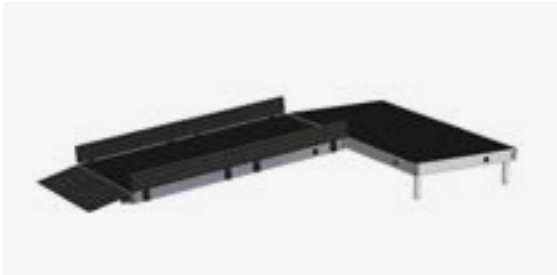

Staircase - 900mm stage height

Product code: 141Q22-600

Handrail - 600mm stage height

Product code: 141Q22-900

Handrail - 900mm stage height

Ramps

Product code: 146Q0300

Ramp for 300mm high stage