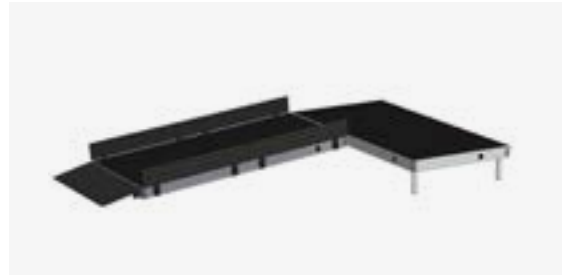

Staircase - 900mm stage height

Product code: 141Q22-600

Handrail - 600mm stage height

Product code: 141Q22-900

Handrail - 900mm stage height

Ramps

Product code: 146Q0300

Ramp for 300mm high stage